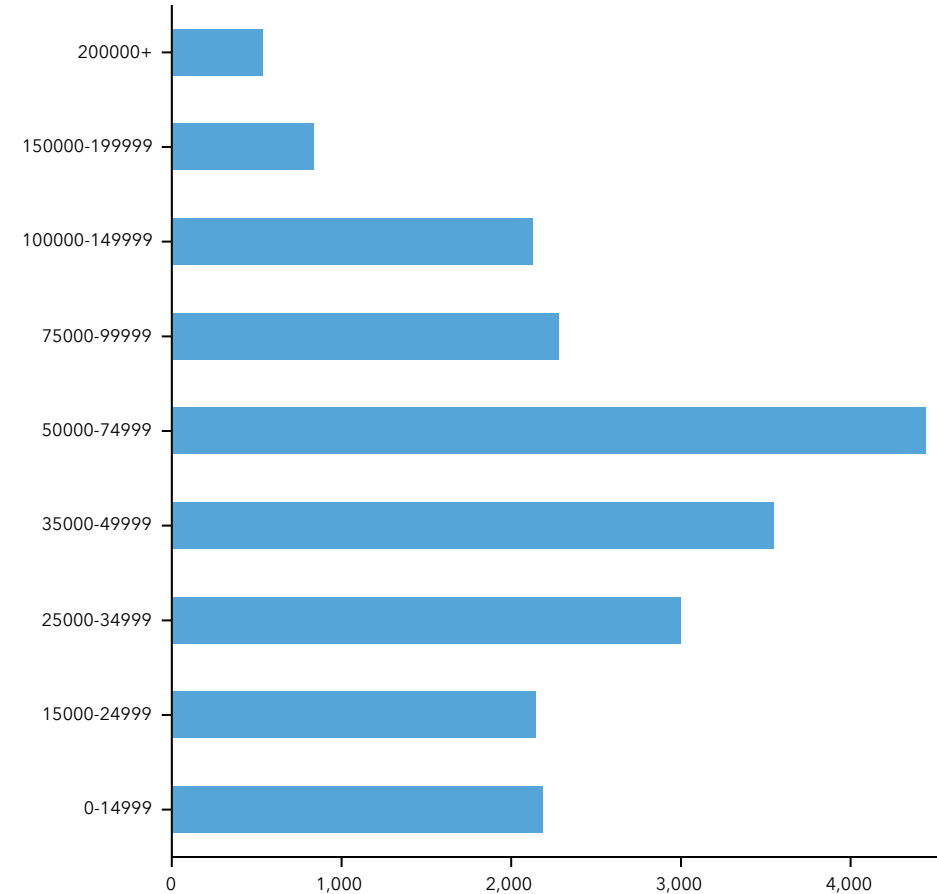

36%

Some College

24%

Bachelor's/Grad/Prof Degree

INCOME

\$48,118

Median Household Income

\$27,472

Per Capita Income

\$140,706

Median Net Worth

HOUSEHOLD INCOME

EMPLOYMENT

67%

White Collar

21%